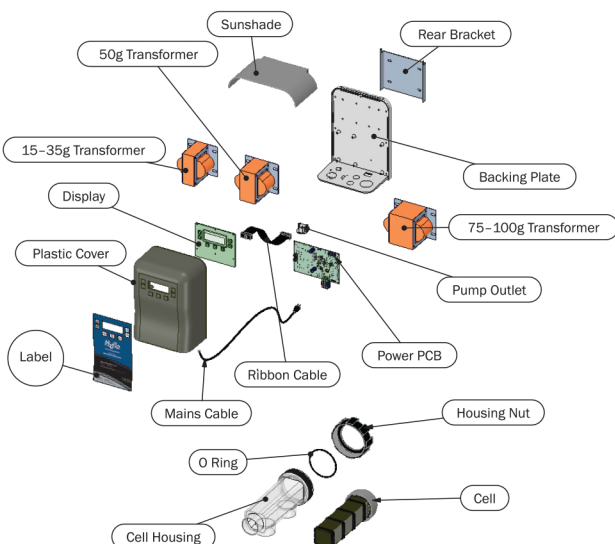

Warranty

4 Year Warranty on the power pack +
4 Years or 10,000 hours on the cell
(whichever comes first)

Distributed by
Newline Pool Products
www.newlineproducts.com.au

Made in Australia